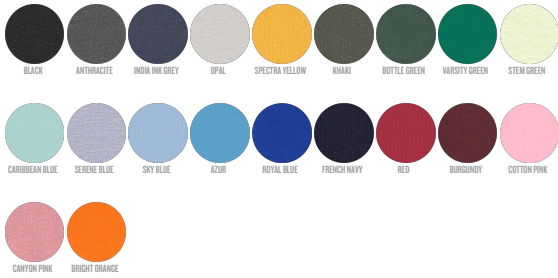

UNISEX T-SHIRTS
STTU758 - ROCKER

The essential unisex t-shirt

Medium Fit

- Set-in sleeve
- 1x1 rib at neck collar
- Inside back neck tape in self fabric
- Tubular construction
- Sleeve hem and bottom hem with wide double topstitch

Combo options

WHITES

COLORS

ESSENTIAL HEATHERS

Shell : Single Jersey, 100% Cotton - Organic Ring Spun Combed, Fabric washed, 150 GSM

Printing Specifications

For suitable print techniques, please download our printing guide